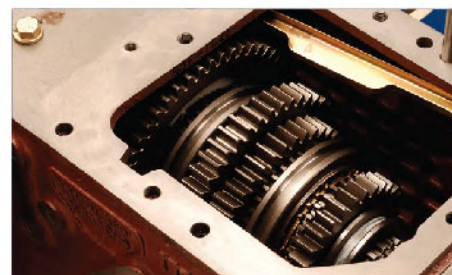

The Advanced Agronomics and Flat Platform design of the Arjun Novo makes long hours at the field feel like minutes.

AN ENGINE THAT'LL MOVE BOTH, EARTH AND YOU.

Change the face of your field with the Arjun Novo's technologically advanced engine.

- ▶ Most powerful engine with highest torque
- ▶ Back up torque of 33%
- ▶ 4 cylinder engine with inline FIP
- ▶ Delivers full power at 2100 RPM
- ▶ Most fuel efficient tractor in the category
- ▶ Best cooling system in the category - biggest air cleaner and radiator

SHIFT. AND IT WILL MAKE ANYTHING HAPPEN.

Take charge of any field with the Arjun Novo's high-tech Advanced Syncromesh Transmission.

- ▶ 3 range (high-medium-low) which gives maximum number of gears (15 forward + 3 reverse gears)
- ▶ minimum speed: 1.69 km/h & maximum speed of 33 km/h
- ▶ Best PTO Power
- ▶ Independent PTO with two options, 540/reverse & 540/540E
- ▶ Biggest, most reliable & long life clutch
- ▶ Effective 3 disc oil immersed brakes
- ▶ Planetary drive final reduction

Advanced syncromesh transmission

TEAR UP UNFORGIVING TERRAINS WITH UTMOST CONVENIENCE.

With top-notch features installed in the Arjun Novo be sure of effortless farming.

- ▶ Powerful Wrap-around Head Lamps
- ▶ 4-way Adjustable Deluxe Seat
- ▶ Suspended Pedals
- ▶ Full Platform and Heat-free Zone
- ▶ Ease of Entry and Exit